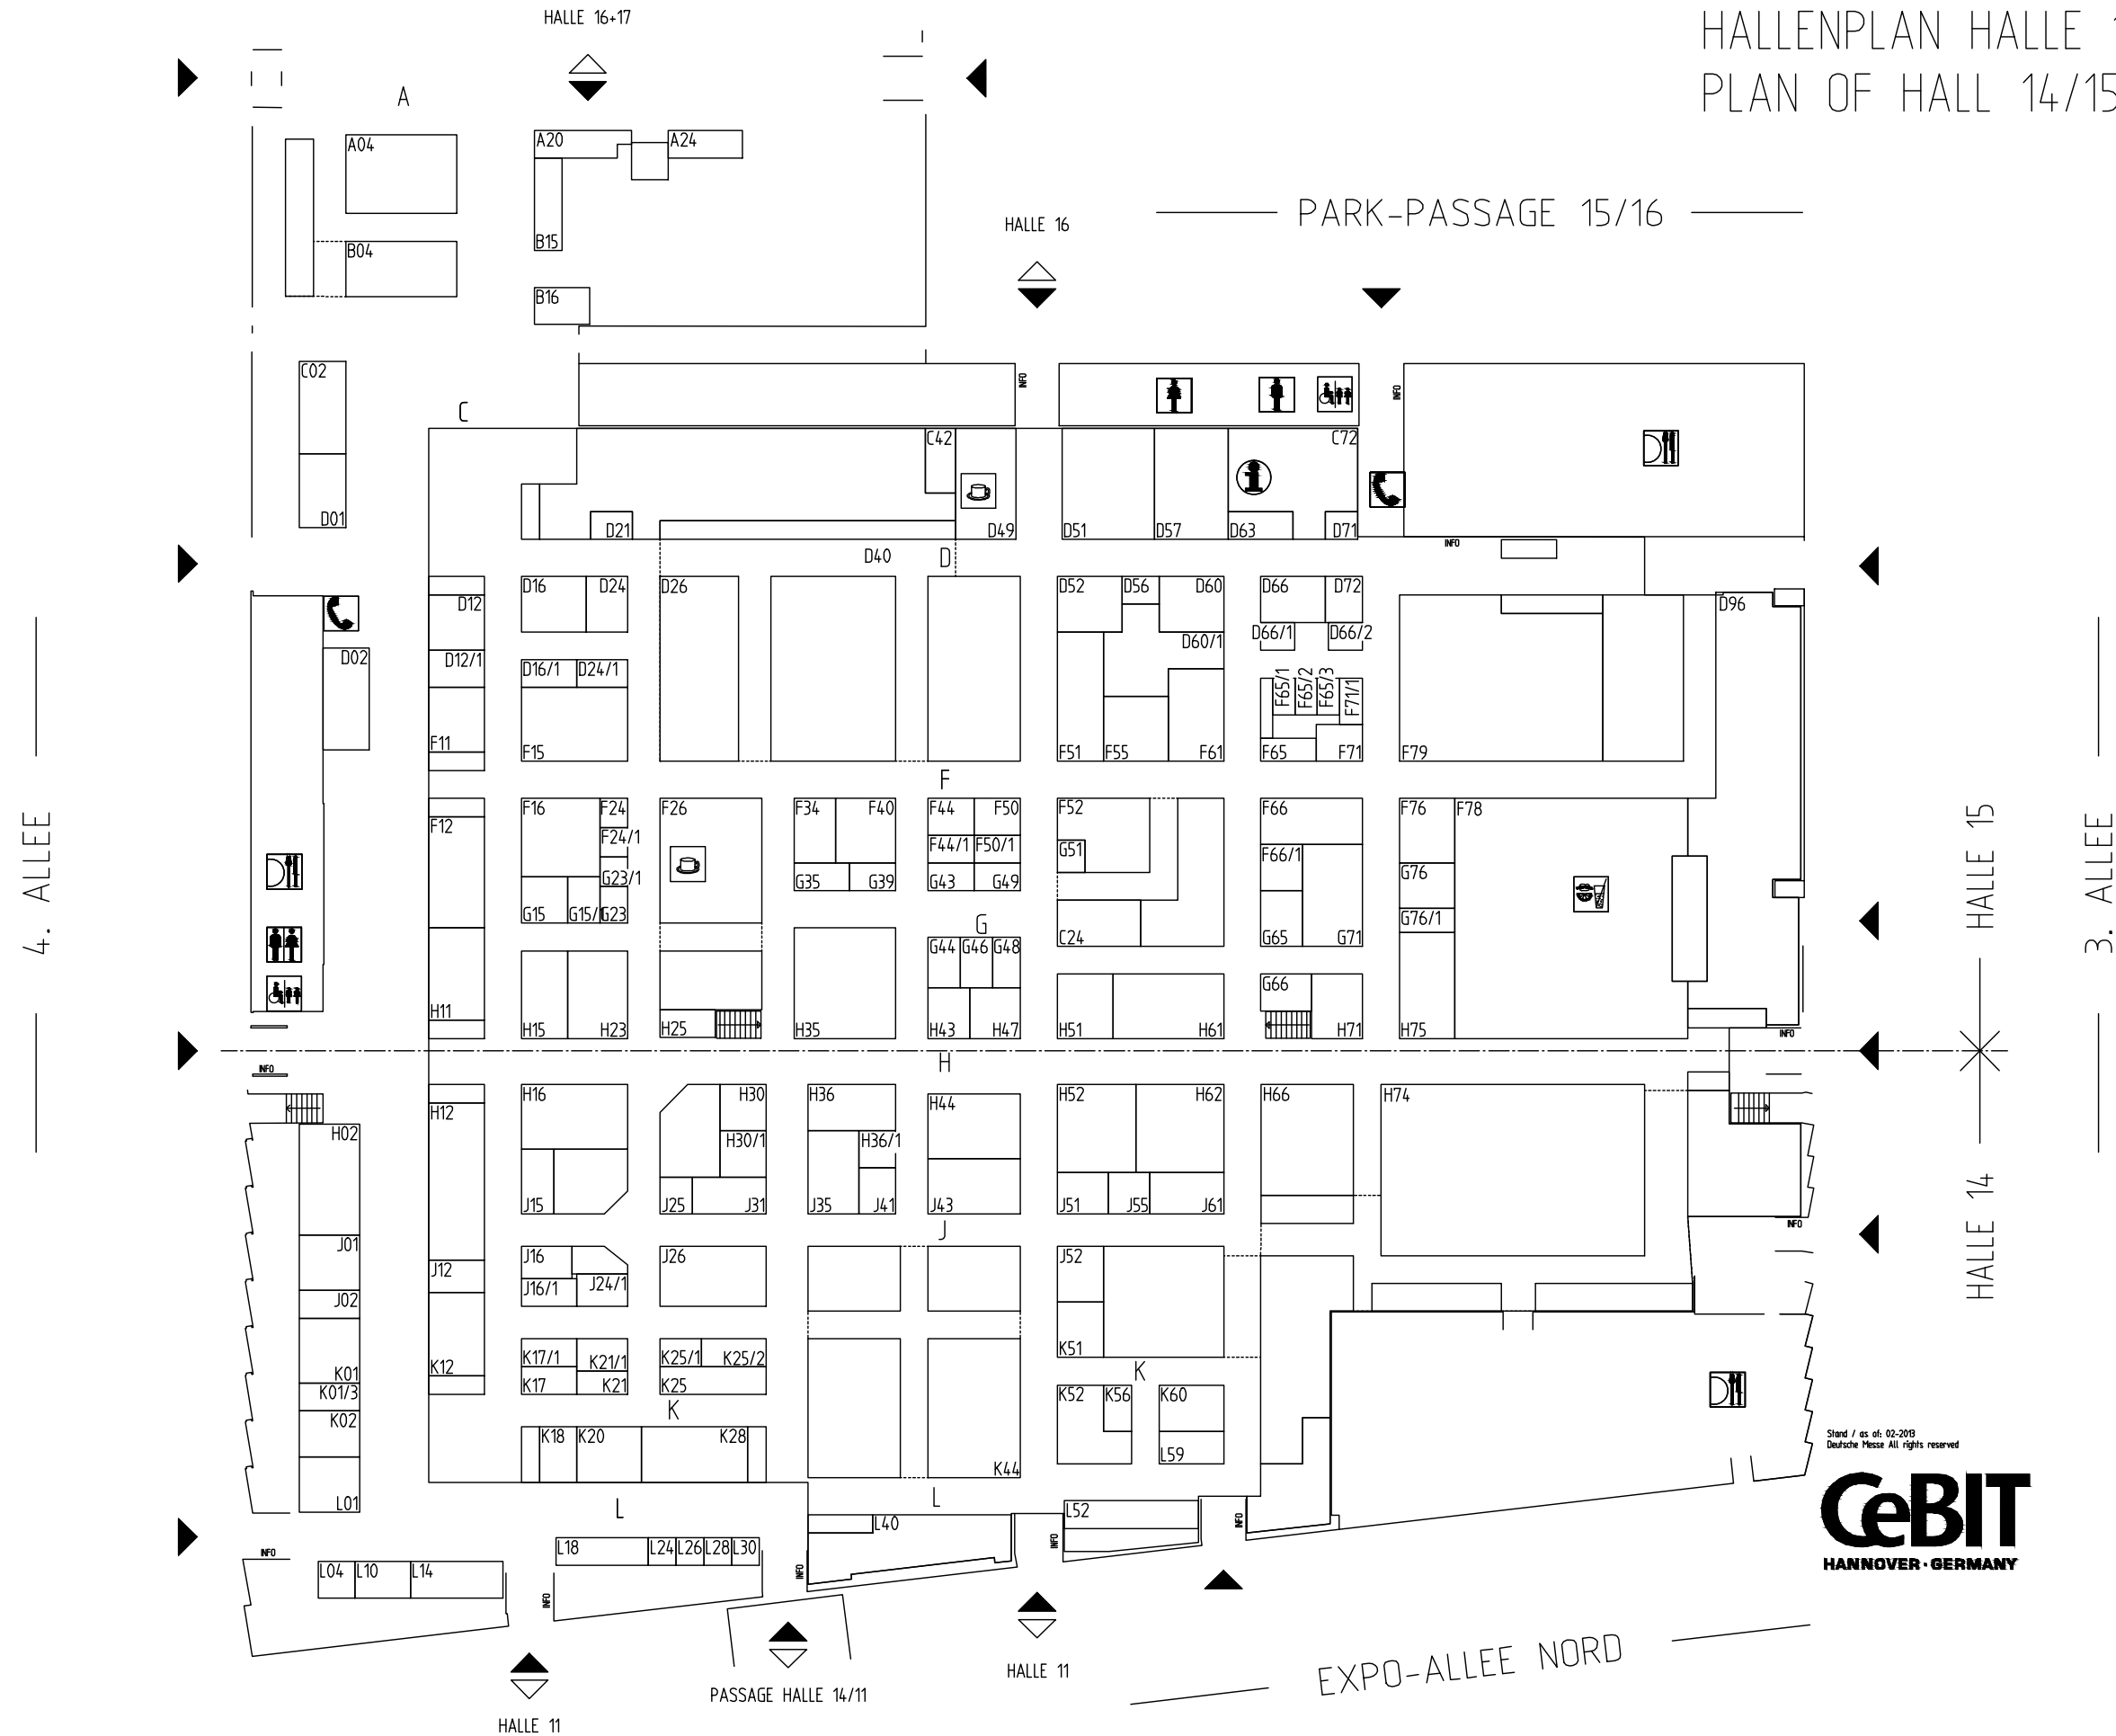

HALLENPLAN HALLE 14/15 PLAN OF HALL 14/15

Stand / as of: 02-2010
Deutsche Messe All rights reserved
CeBIT
HANNOVER · GERMANY